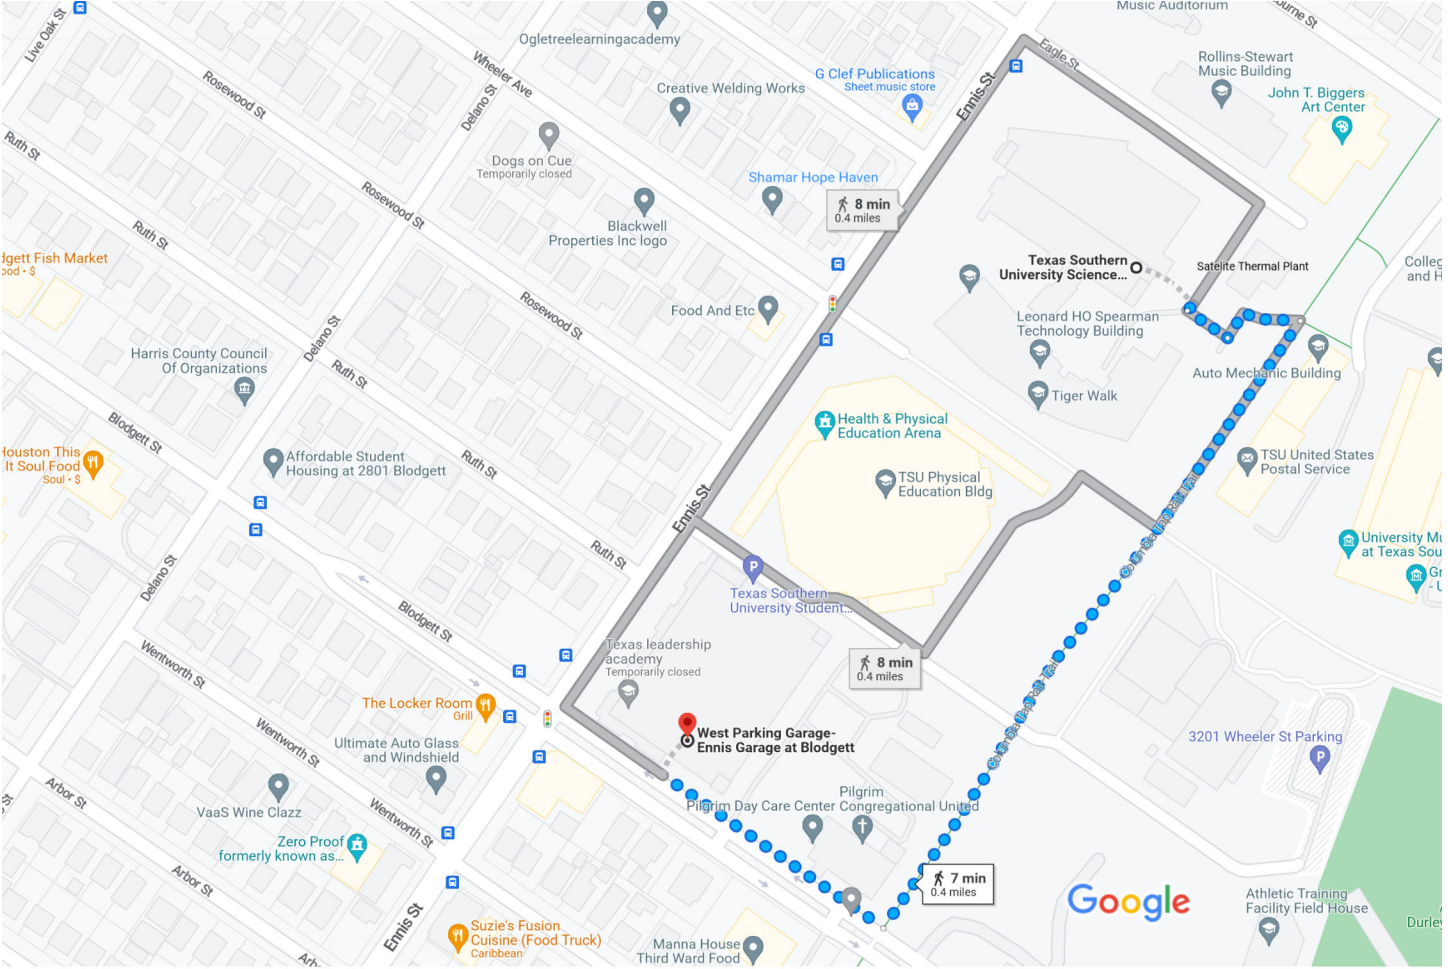

Texas Southern University Science Building building Walk 0.4 mile, 7 min 165, 3009 Eagle St, Houston, TX 77004 to West Parking Garage- Ennis Garage at Blodgett, 3010 Ruth St, Houston, TX 77004

Map data ©2023 Google 100 ft

- 
via Columbia Tap Rail-Trail
7 min  
0.4 mile

---

- 
via Ennis St
8 min  
0.4 mile

---

- 
via Columbia Tap Rail-Trail and Ennis St
8 min  
0.4 mile

---

- All routes are mostly flat ▼