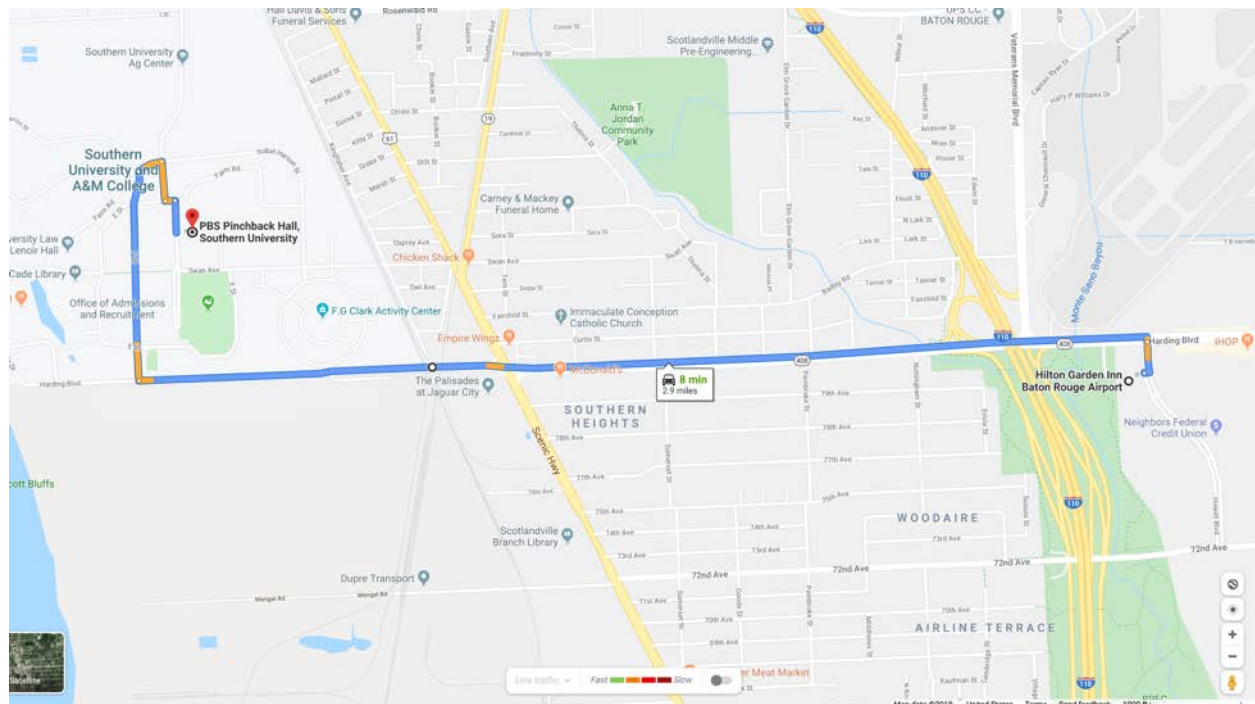

From Hilton Garden Inn Baton Rouge Airport, 3330 Harding Blvd,
Baton Rouge, LA 70807

To PBS Pinchback Hall, Robert Smith Dr, Baton Rouge, LA 70803

Hilton Garden Inn to P.B.S. Pinchback Hall
8 minutes (3 miles)

Hilton Garden Inn Baton Rouge Airport
3330 Harding Blvd, Baton Rouge, LA 70807

1. **Take** Howell Blvd **400 ft to** Harding Blvd
2. **Turn left** onto Harding Blvd
3. Take Harding Blvd 2.1 miles to Elton C. Harrison
  - a. Pass by McDonald's (on the left in 1.2 mi)
  - b. Cross the overpass onto the Southern University Campus
4. **Turn right** at the traffic light onto F St (Renamed Elton C. Harrison Dr.)
5. **Take F St. (Elton C. Harrison Dr.) .7 miles to Farm Rd (Jesse N. Stone Ave)**
6. **Turn Right onto Farm Rd (Jesse N. Stone Ave)**
7. **Take** Robert Smith Dr. 0.3 miles to Robert E. Smith Dr.
8. **Turn Right** onto Robert E. Smith Dr.
9. **Take** Robert E. Smith Drive 0.4 miles to P.B.S. Pinchback Engineering Building on left (parking across the street or behind the building)

P. B. S. Pinchback Hall, Southern University
70813, Robert Smith Blvd, Baton Rouge, LA 70807