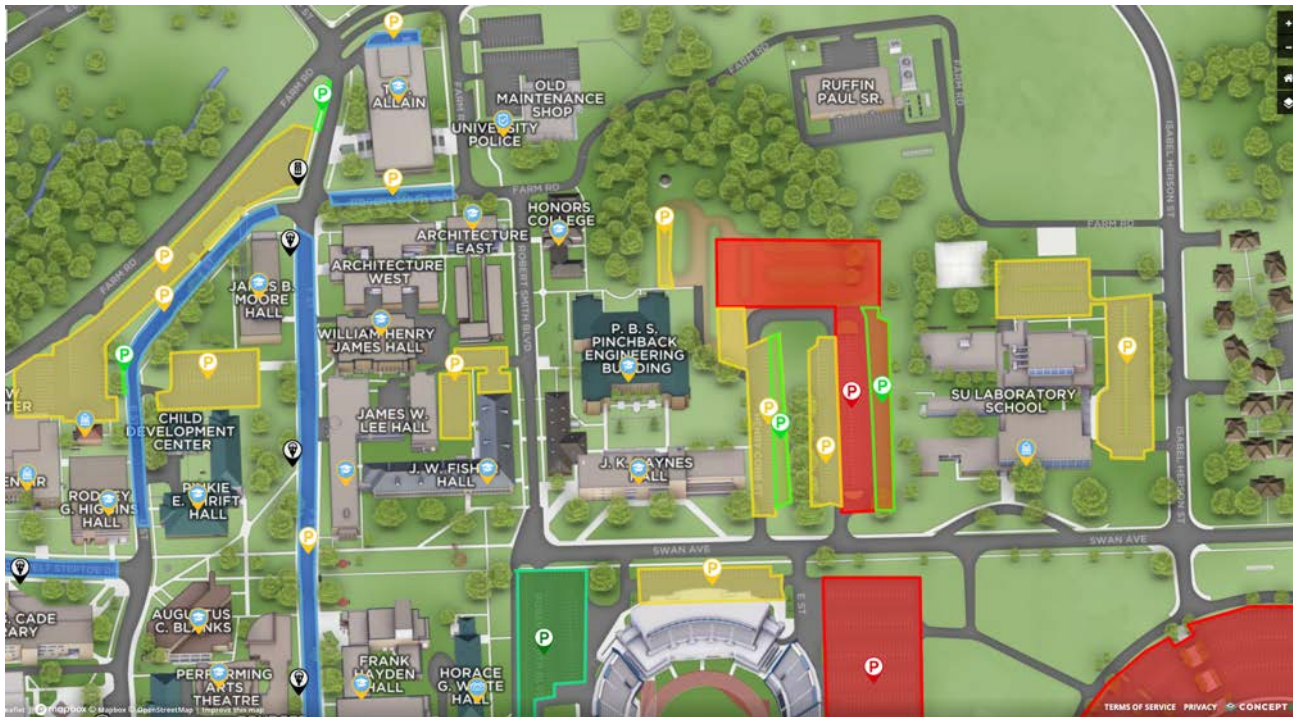

PBS Pinchback Hall