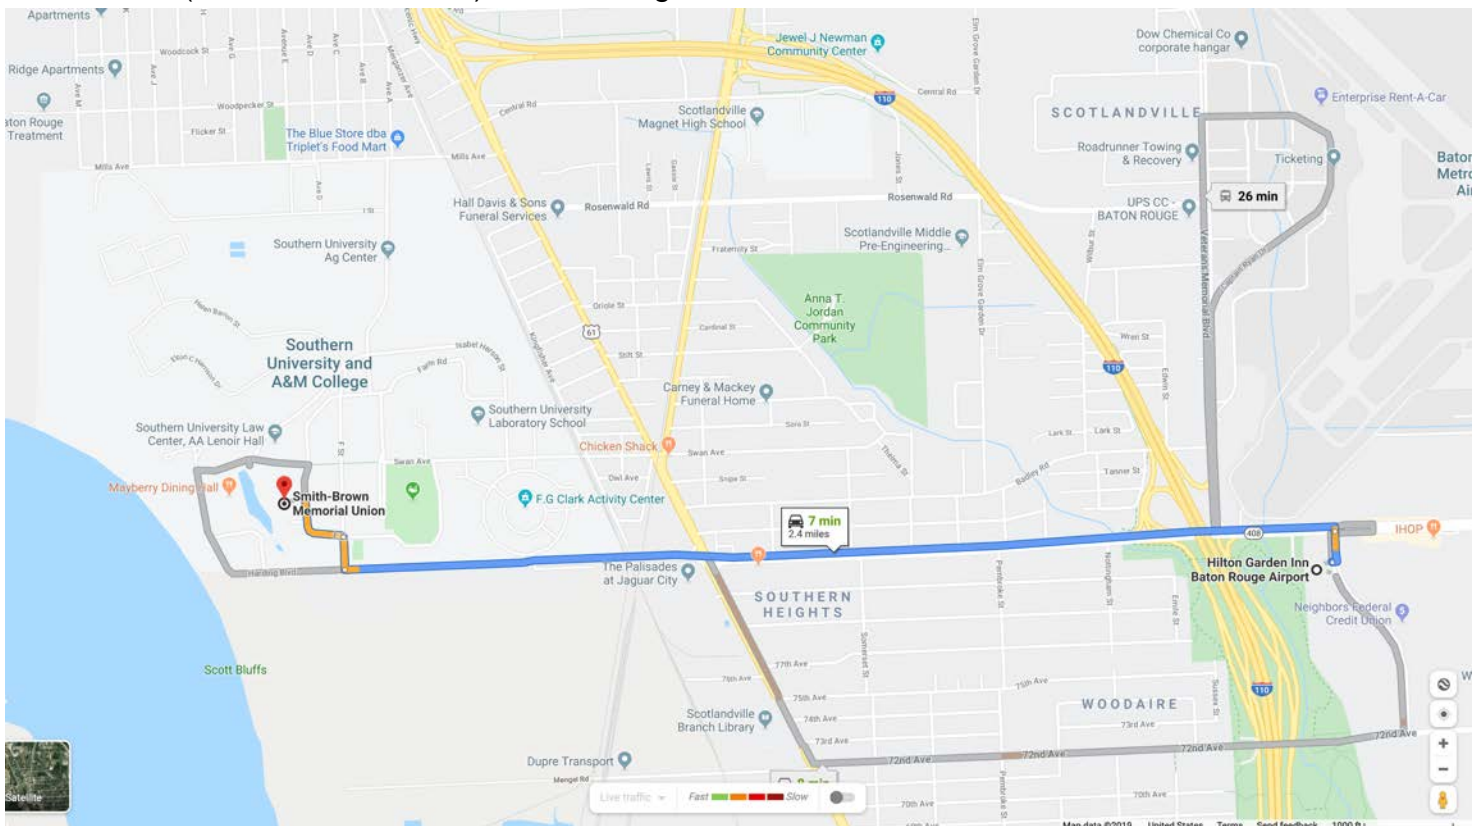

Hilton Garden Inn Baton Rouge Airport
3330 Harding Blvd, Baton Rouge, LA 70807

1. **Take** Howell Blvd **400 ft to** Harding Blvd
2. **Turn left** onto Harding Blvd
3. Take Harding Blvd 2.1 miles to Elton C. Harrison
 - a. Pass by McDonald's (on the left in 1.2 mi)
 - b. Cross the overpass onto the Southern University Campus
4. **Turn right** at the traffic light onto F St (Renamed Elton C. Harrison Dr.)
5. **Take F St. (Elton C. Harrison Dr.) .7 miles to Farm Rd (Jesse N. Stone Ave)**
6. **Turn Right onto Farm Rd (Jesse N. Stone Ave)**
7. **Take** Robert Smith Dr. 0.3 miles to Robert E. Smith Dr.
8. **Turn Right** onto Robert E. Smith Dr.
9. **Take** Robert E. Smith Drive 0.4 miles to P.B.S. Pinchback Engineering Building on left (parking across the street or behind the building)

Hilton Garden Inn Baton Rouge Airport
3330 Harding Blvd, Baton Rouge, LA 70807

1. Head south on Howell Blvd for 7 ft
2. Make a U-turn and take Howell Blvd north 394 ft
3. **Turn left** onto Harding Blvd at the traffic light
4. **Take Harding Blvd** 2.1 miles for 2.1 miles to F Street (Renamed Elton C. Harrison Dr)
Harrison Dr)
 - a. Pass by McDonald's (on the left in 1.2 mi)
 - b. Cross the overpass onto the Southern University Campus
5. **Turn right** at the traffic light onto F St (Renamed Elton C. Harrison Dr)
6. **Take F st** (Elton C. Harrison Dr) 371 ft to E St (Jesse N. Stone Ave)
7. **Turn left** at the 1st cross street onto E St (Jesse N. Stone Ave)
8. **Take E St** 0.1 mile to Smith-Brown Union
9. Smith-Brown Union will be on the left

Smith-Brown Memorial Union
E St (Jesse N. Stone Ave), Baton Rouge, LA 70807

SMITH-BROWN UNION

CAMPUS MAPS

http://www.subr.edu/assets/subr/SUPD/pdf/ParkingTrafficManual2017_final.pdf
<https://map.concept3d.com/?id=1113#!sbc/?ct/0,25734>